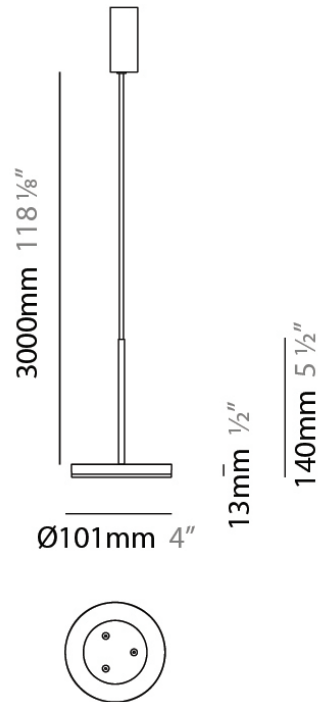

BELLA SUSPENSION

D81667-TIM

GENERAL

Series: Bella
Brand: Panzeri
Division: Design
Mounting Type: Suspension
Mounting Location: Ceiling
Subcategory: Pendant

PHYSICAL

Shape: Disc
Diameter (mm): 101
Diameter (in): 4
Height (mm): 13
Height (in): 1/2
Max. Overall Height (mm): 3013
Max. Overall Height (in): 118 ⁵/₈
Light Distribution: Direct
Weight (kg): 0.54501
Weight (lbs): 1.2
Diffuser: Opal - Acrylic
Fixture Material: Metal

ELECTRICAL

Lamp Type: LED
Input Wattage (W): 6.5
Dimming: Non-Dimmable
Driver Location: Integrated
Input Voltage (V): 120

LED

Number of LEDs: 1
Color Temperature (°K): 2700
Max. Delivered Lumen (lm): 388
Nominal Lumen (lm): 460
CRI: >80 CRI

OPTICAL

RATINGS AND CERTIFICATIONS

Certified By: CSA Certified to UL and CSA Standards
IP rating: IP40

PROJECT	_____
TYPE	_____
NOTES	_____
QUANTITY	_____
DATE	_____