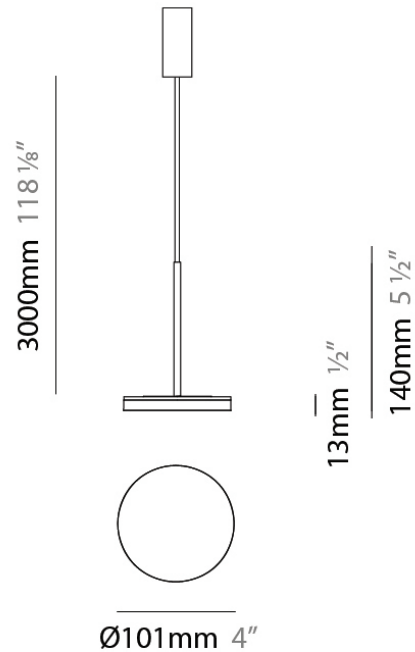

BELLA SUSPENSION

D81668-WHI

PROJECT

TYPE

NOTES

QUANTITY

DATE

GENERAL

Series: Bella

Brand: Panzeri

Division: Design

Mounting Type: Suspension

Mounting Location: Ceiling

Subcategory: Pendant

PHYSICAL

Diameter (mm): 101

Diameter (in): 4

Height (mm): 13

Height (in): 1/2

Max. Overall Height (mm): 3013

Max. Overall Height (in): 118 7/8

Light Distribution: Indirect

Weight (kg): 0.54501

Weight (lbs): 1.2

Diffuser: Opal - Acrylic

Fixture Material: Aluminum Die Cast

ELECTRICAL

Lamp Type: LED

Input Wattage (W): 6.5

Dimming: Non-Dimmable

Driver Included: Yes

Driver Location: Integrated

Driver Type: Constant Voltage - Universal

Driver Class: Class 2

Input Voltage (V): 120

LED

Color Temperature (°K): 2700

Max. Delivered Lumen (lm): 467

CRI: >80 CRI

OPTICAL

RATINGS AND CERTIFICATIONS

Certified By: CSA Certified to UL and CSA Standards

IP rating: IP40